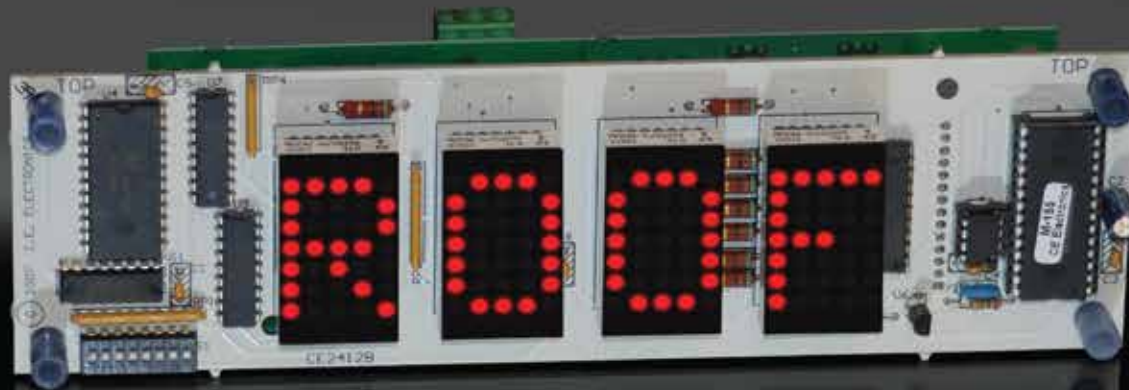

> DH410-RXXXX

DOT MATRIX LED DIGITAL INDICATOR

DOT MATRIX

12" CHARACTERS

Dot Matrix LED digital indicator for floor position display, as well as car direction, if desired. Any alphanumeric or custom character can be displayed in either double digit with single "UP/DOWN" arrows or four digit floor designations.

TYPICAL APPLICATIONS:

- > Car-OP Panel
- > Transom-car or Hall

FEATURES:

- > Low cost design
- > Self contained unit
- > Latched input
- > Self testing
- > Scrolling
- > Passing chime output
- > Error detection and correction feature
- > UL listed